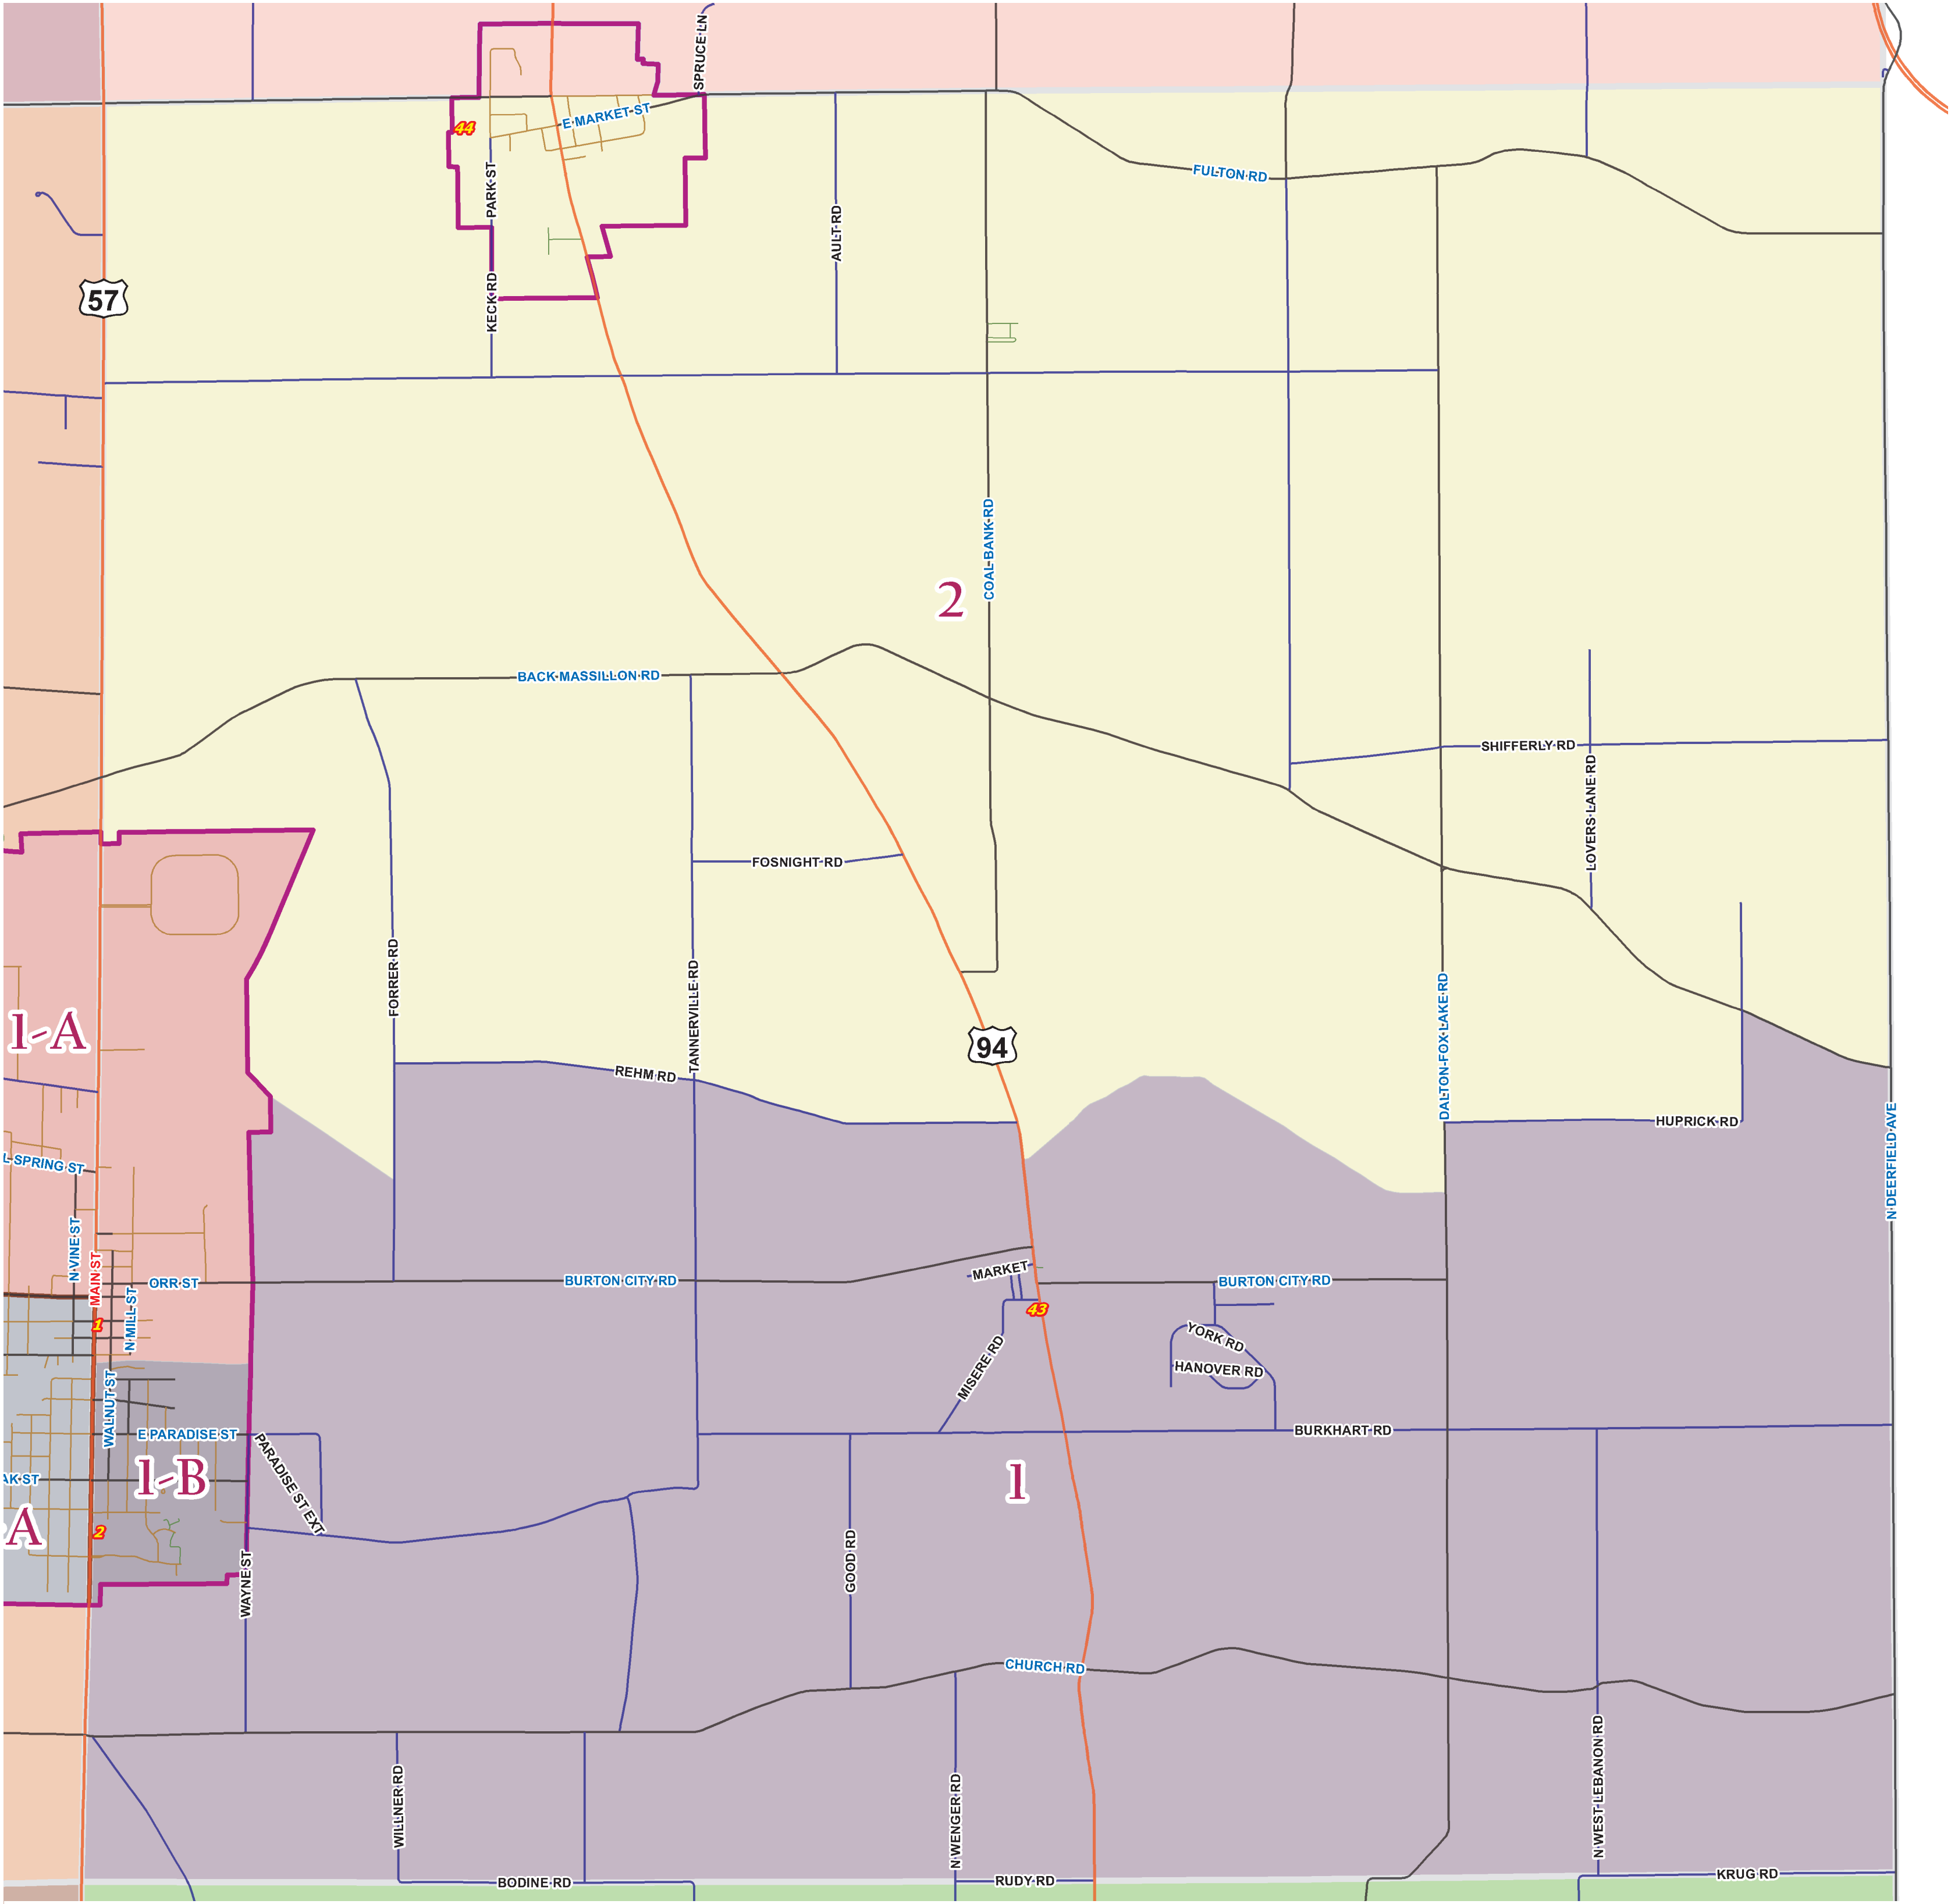

Baughman Twp

Precinct No. & Name	Voting Location and Address	School Districts
BAUGHMAN TOWNSHIP		
043 #1	Baughman Township Office, 3470 N Mt Eaton Rd, Orrville	Orr, Dal, Tus
044 #2	Marshallville Community Building, Park St, Marshallville	Orr, Gr, Gr/Mar, Tus, Nor
ORRVILLE CITY - 5 Precincts		
001 1	Orrville Public Library, 230 N Main St	Orr
002 2	Aultman Orrville Hospital, Community Room, 832 S Main St	Orr
003 3	Schmid Hall, 501 Hall St	Orr
005 4-A	Schmid Hall, 501 Hall St	Orr
006 4-B	Trinity United Methodist Church, 1556 Rex Dr - Crownhill Rd	Orr

Voter Precincts, Wards and Voting Places updated February 2015 using Wayne County Board of Elections Voter Precinct and Wards Maps, Voting Places data, plus current Wayne County Political Boundaries.

Wayne County Auditor
GIS Department