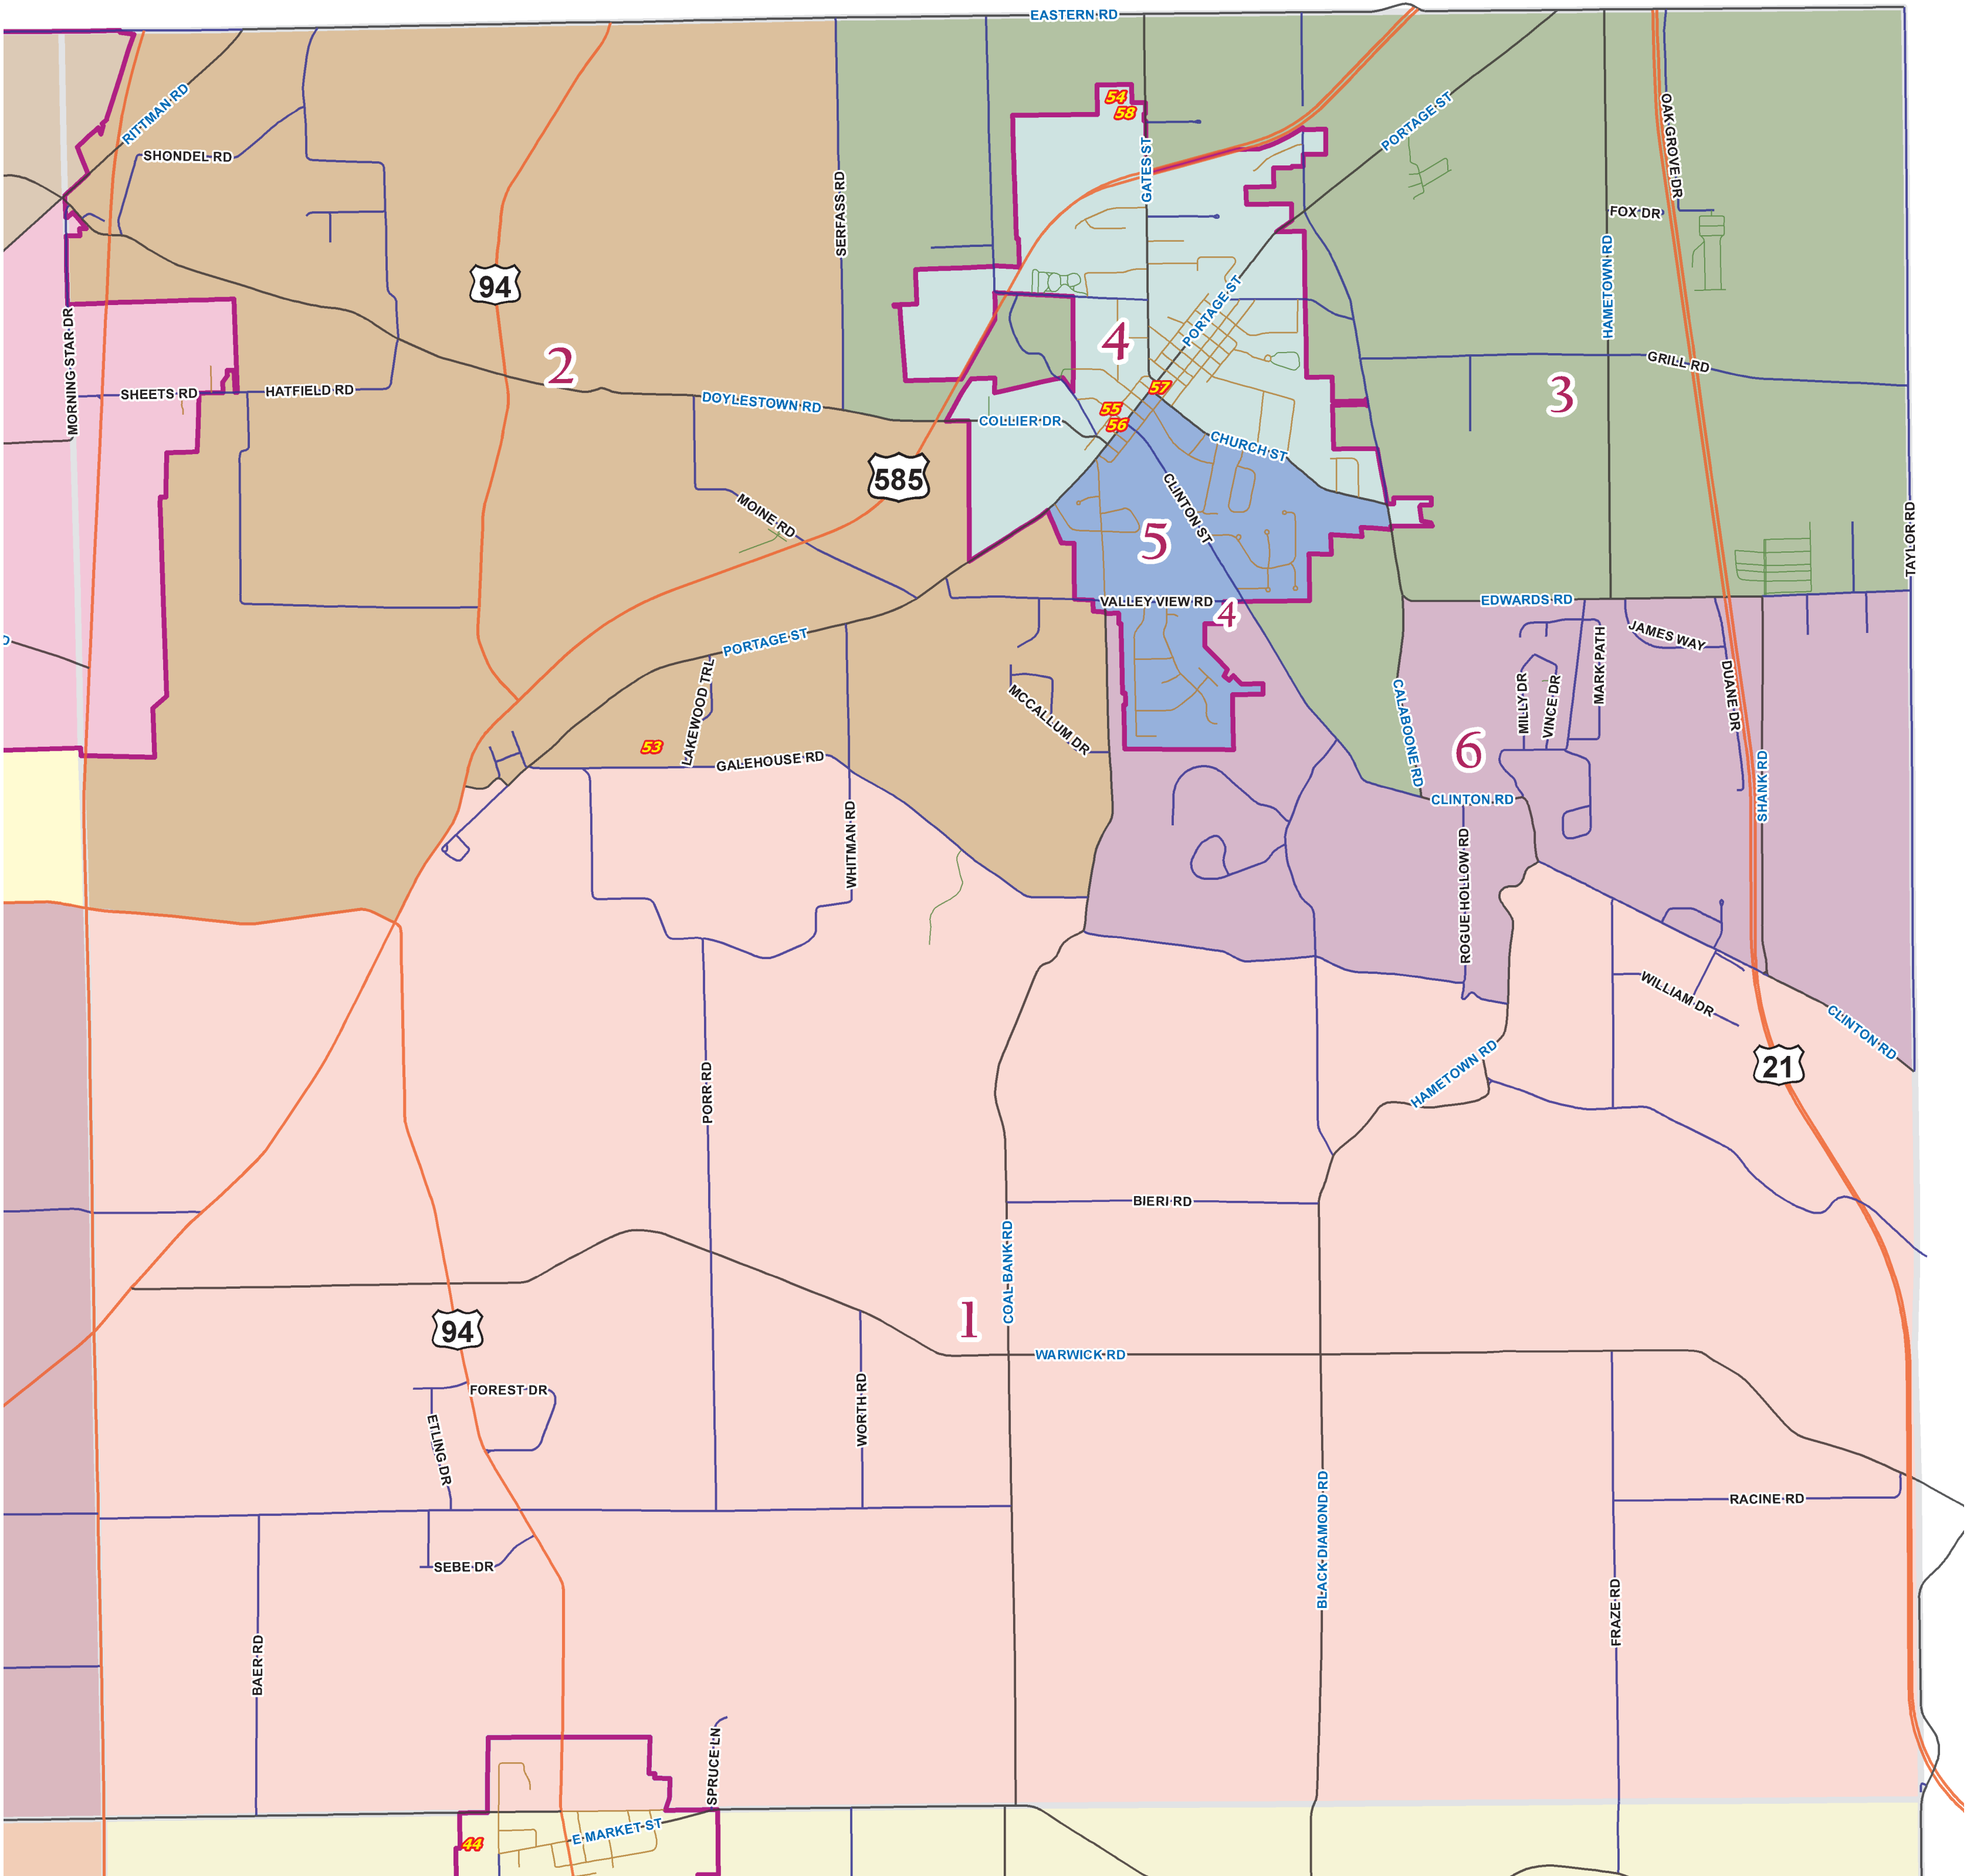

Chippewa Twp

Precinct No. & Name	Voting Location and Address	School Districts
CHIPPEWA TOWNSHIP		
053 #1	Chippewa Township Building, 14228 Galehouse Rd	Chip, Gr, Nor
054 #2	Crossroads Community Church, 700 Gates St	Chip, Ritt, Chip W/Cty, Ritt Sch W/Cty
055 #3	Zion Lutheran Church, 65 W Clinton St	Chip
056 #4	Town Hall (lower level), 24 S Portage St	Chip
057 #5	Doylestown Public Library, 169 N Portage St	Chip
058 #6	Crossroads Community Church, 700 Gates St	Chip

Voter Precincts, Wards and Voting Places updated February 2015 using Wayne County Board of Elections Voter Precinct and Wards Maps, Voting Places data, plus current Wayne County Political Boundaries.

Wayne County Auditor
GIS Department