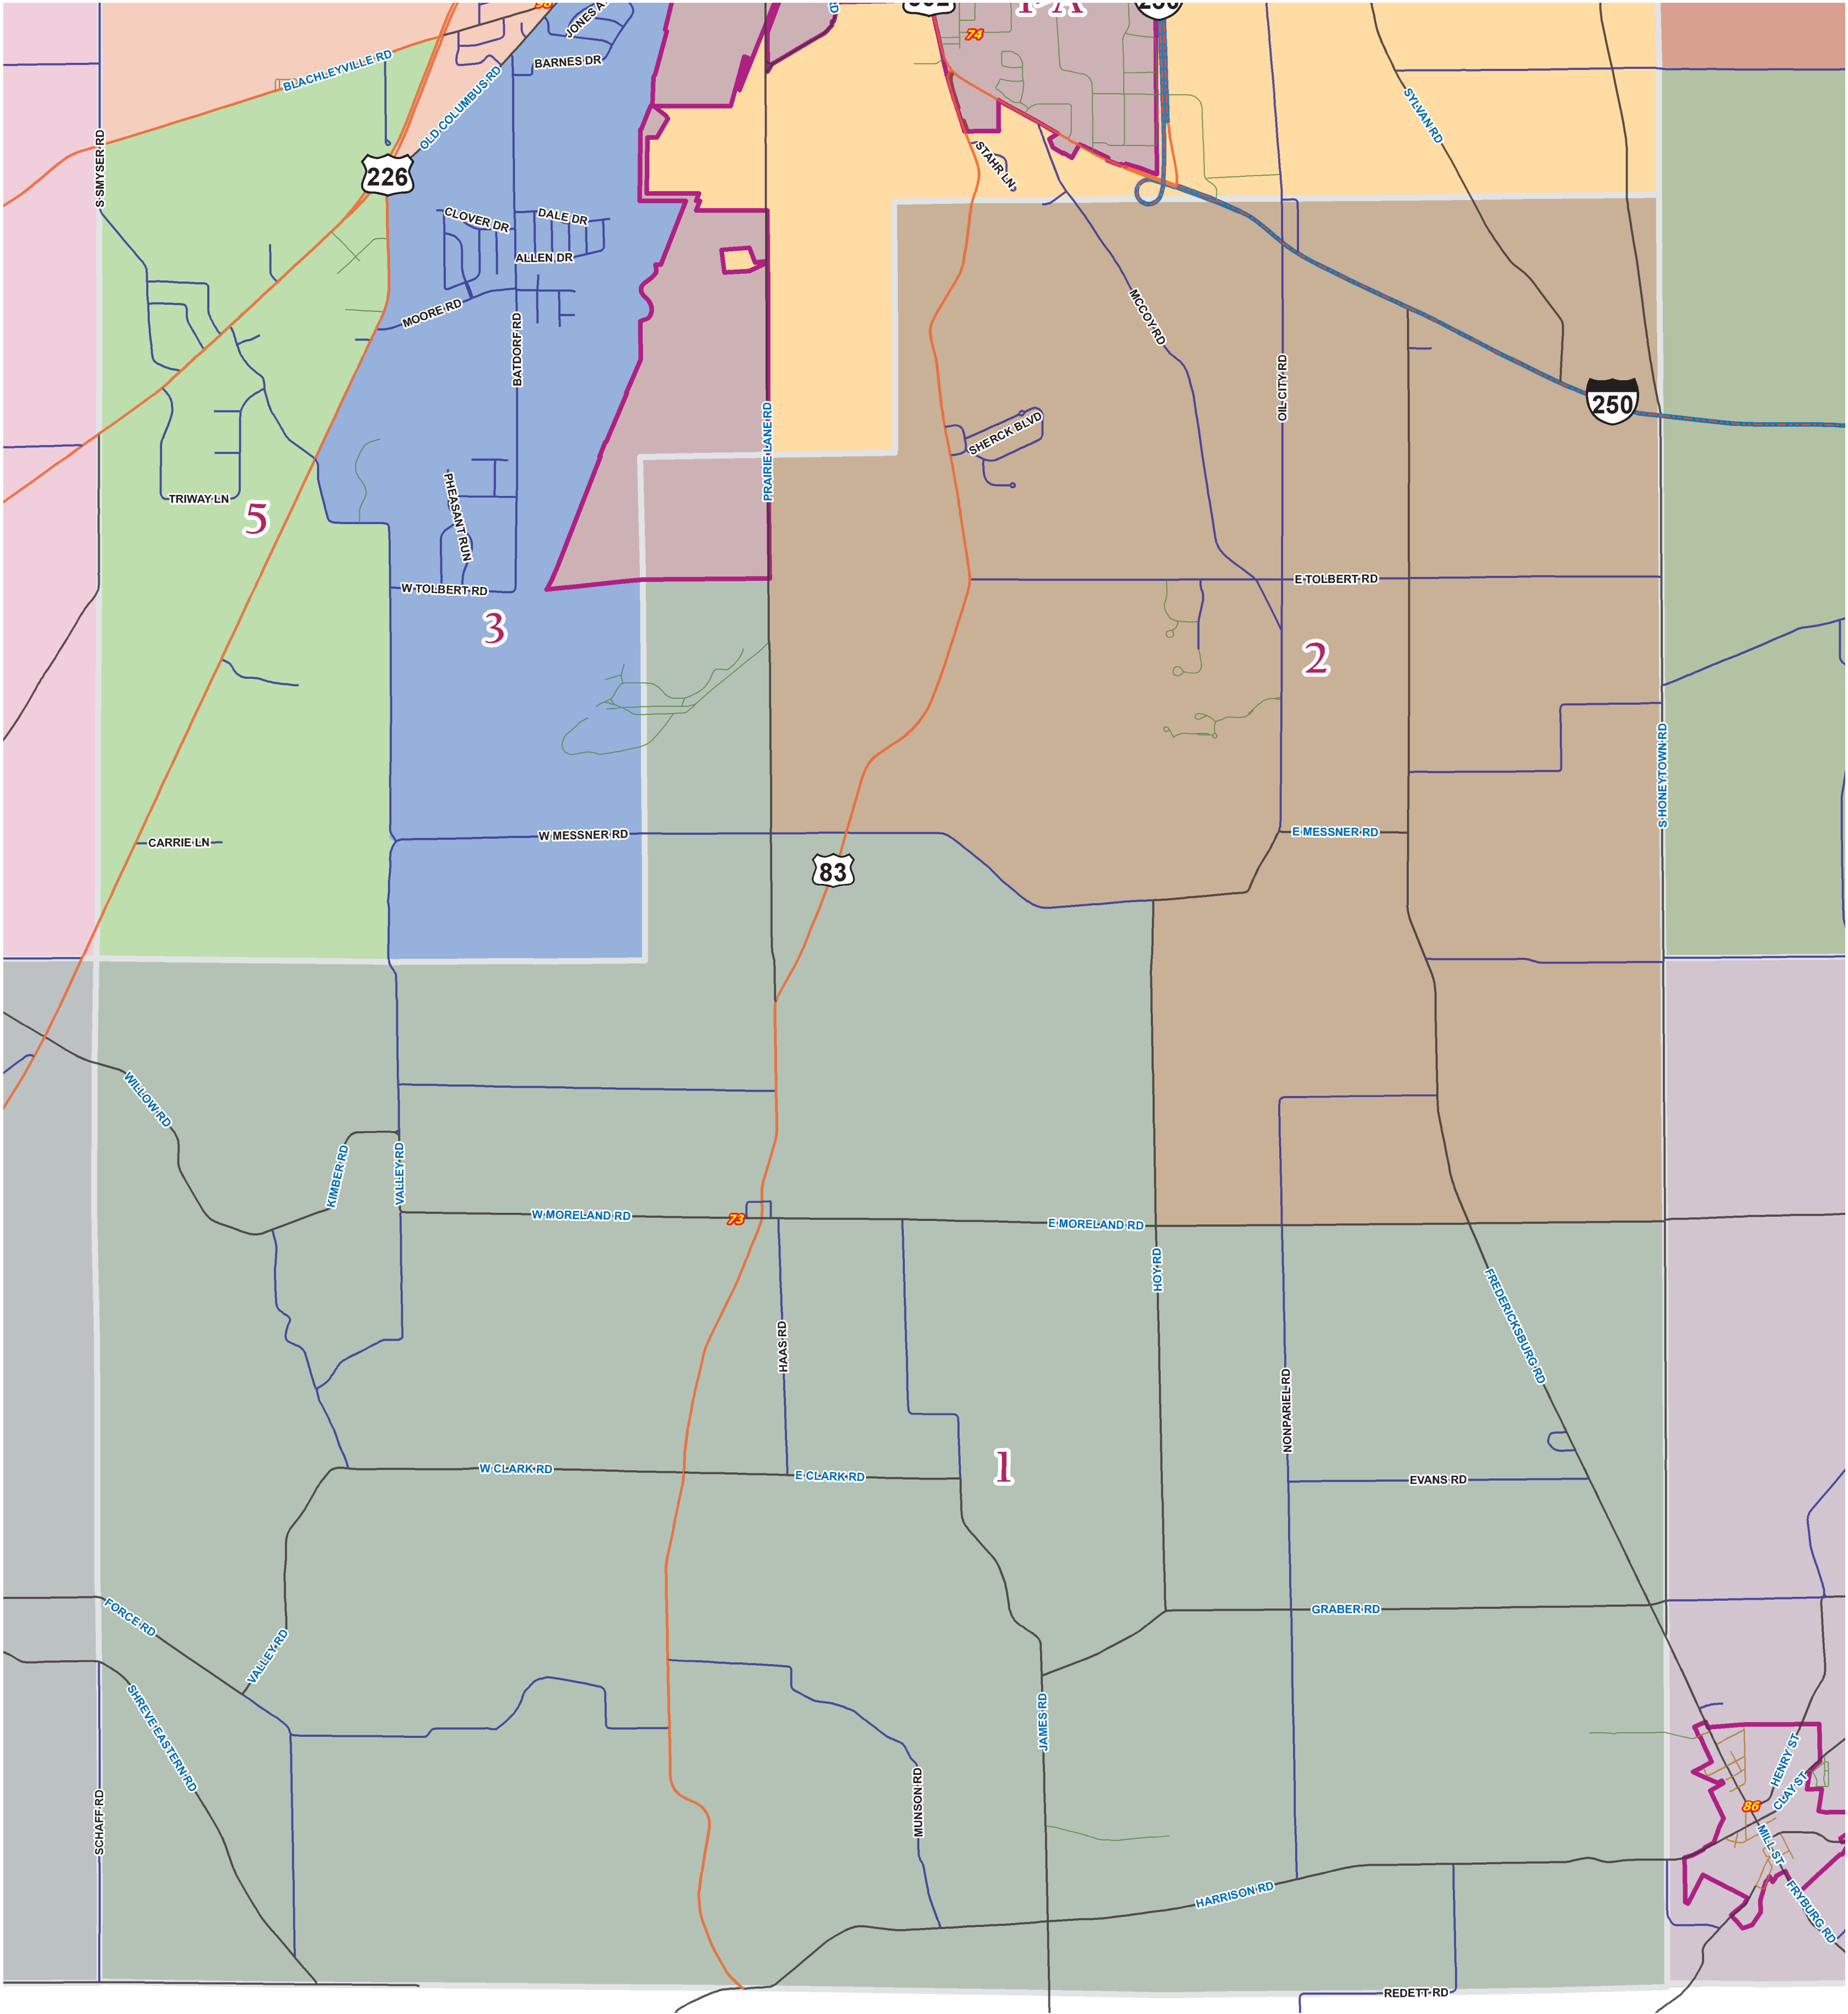

Franklin Twp

Precinct No. & Name	Voting Location and Address	School Districts
FRANKLIN TOWNSHIP		
073 #1	Franklin Township Building, 132 W Moreland Rd	Tri, SE
074 #2	Fisher Auditorium / OARDC, 1680 Madison Ave	Tri, SE

Voter Precincts, Wards and Voting Places updated February 2015 using Wayne County Board of Elections Voter Precinct and Wards Maps, Voting Places data, plus current Wayne County Political Boundaries.

Wayne County Auditor
GIS Department