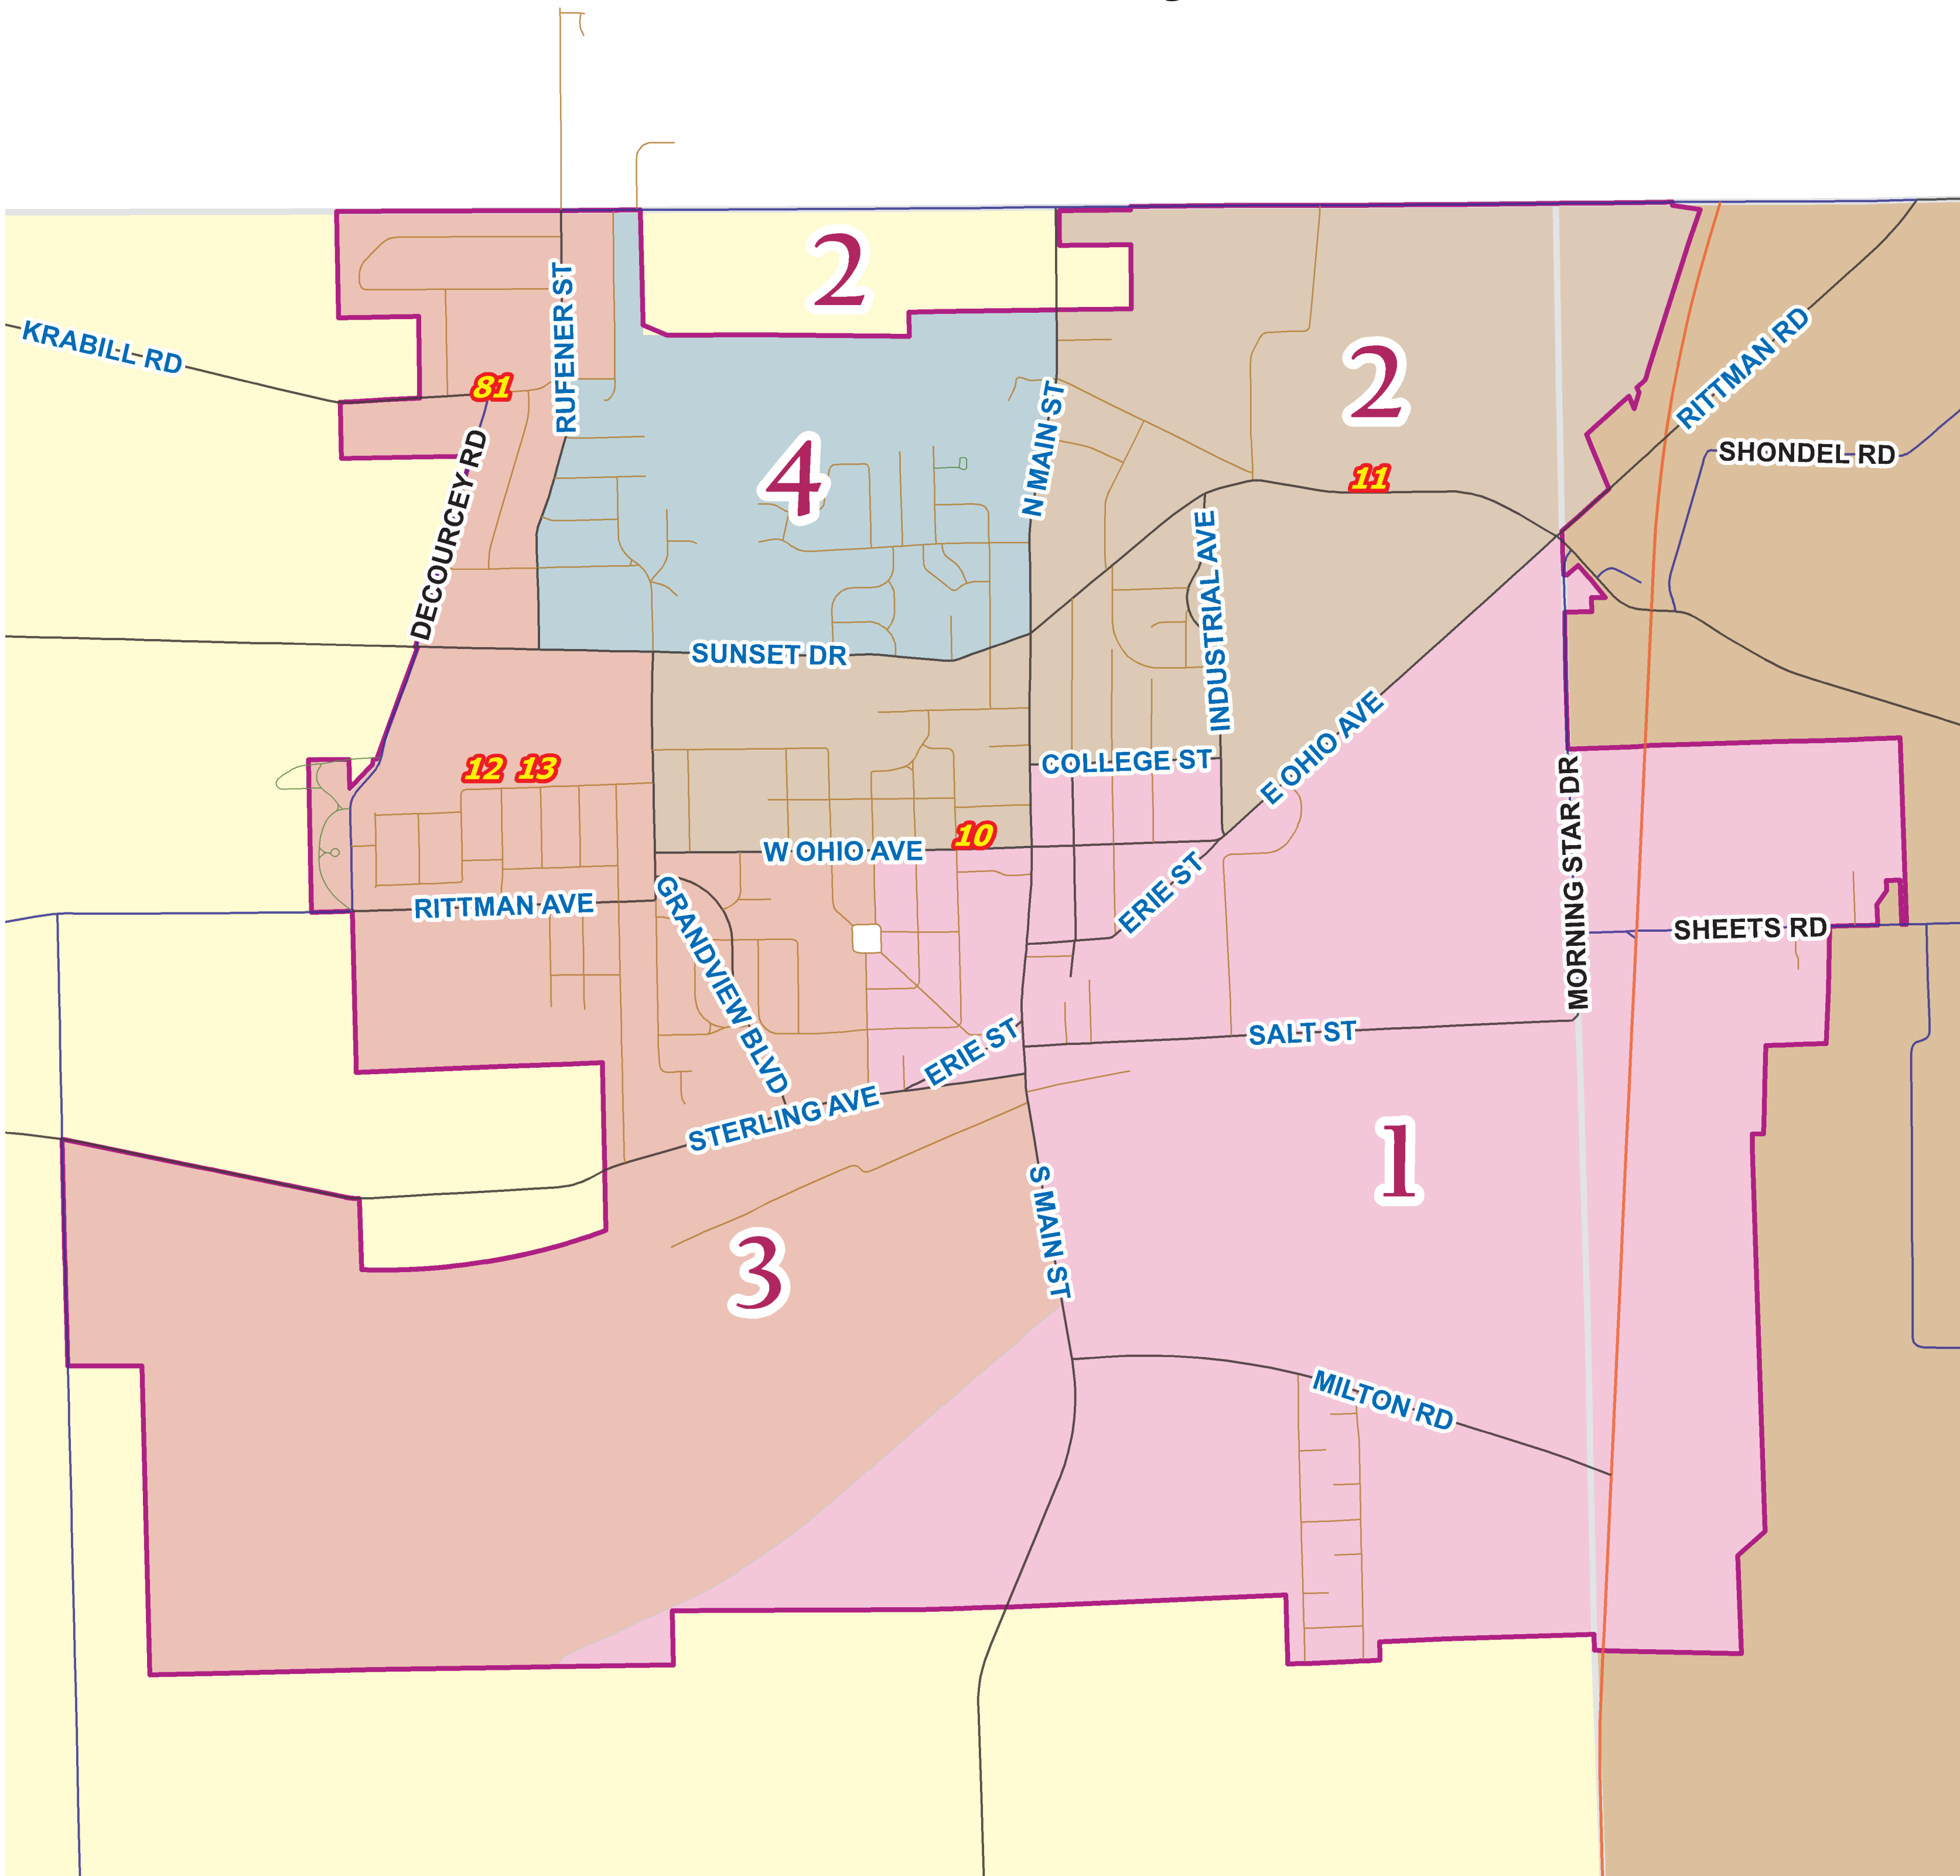

Rittman City

Precinct No. & Name	Voting Location and Address	School Districts
RITTMAN CITY - 4 Precincts		
010 #1	Rittman Public Library, 49 W Ohio Ave	Ritt
011 #2	Autumnwood Nursing & Rehabilitation, 275 E Sunset Dr	Ritt
012 #3	Rittman Recreation Center, 200 Saurer St	Ritt, Nway
013 #4	Rittman Recreation Center, 200 Saurer St	Ritt
MILTON TOWNSHIP		
081 #2	Life Tabernacle (Front Entrance), 9878 Krabill Rd, Rittman	Nway, Ritt

Voter Precincts, Wards and Voting Places updated February 2015 using Wayne County Board of Elections Voter Precinct and Wards Maps, Voting Places data, plus current Wayne County Political Boundaries.

Wayne County Auditor
GIS Department