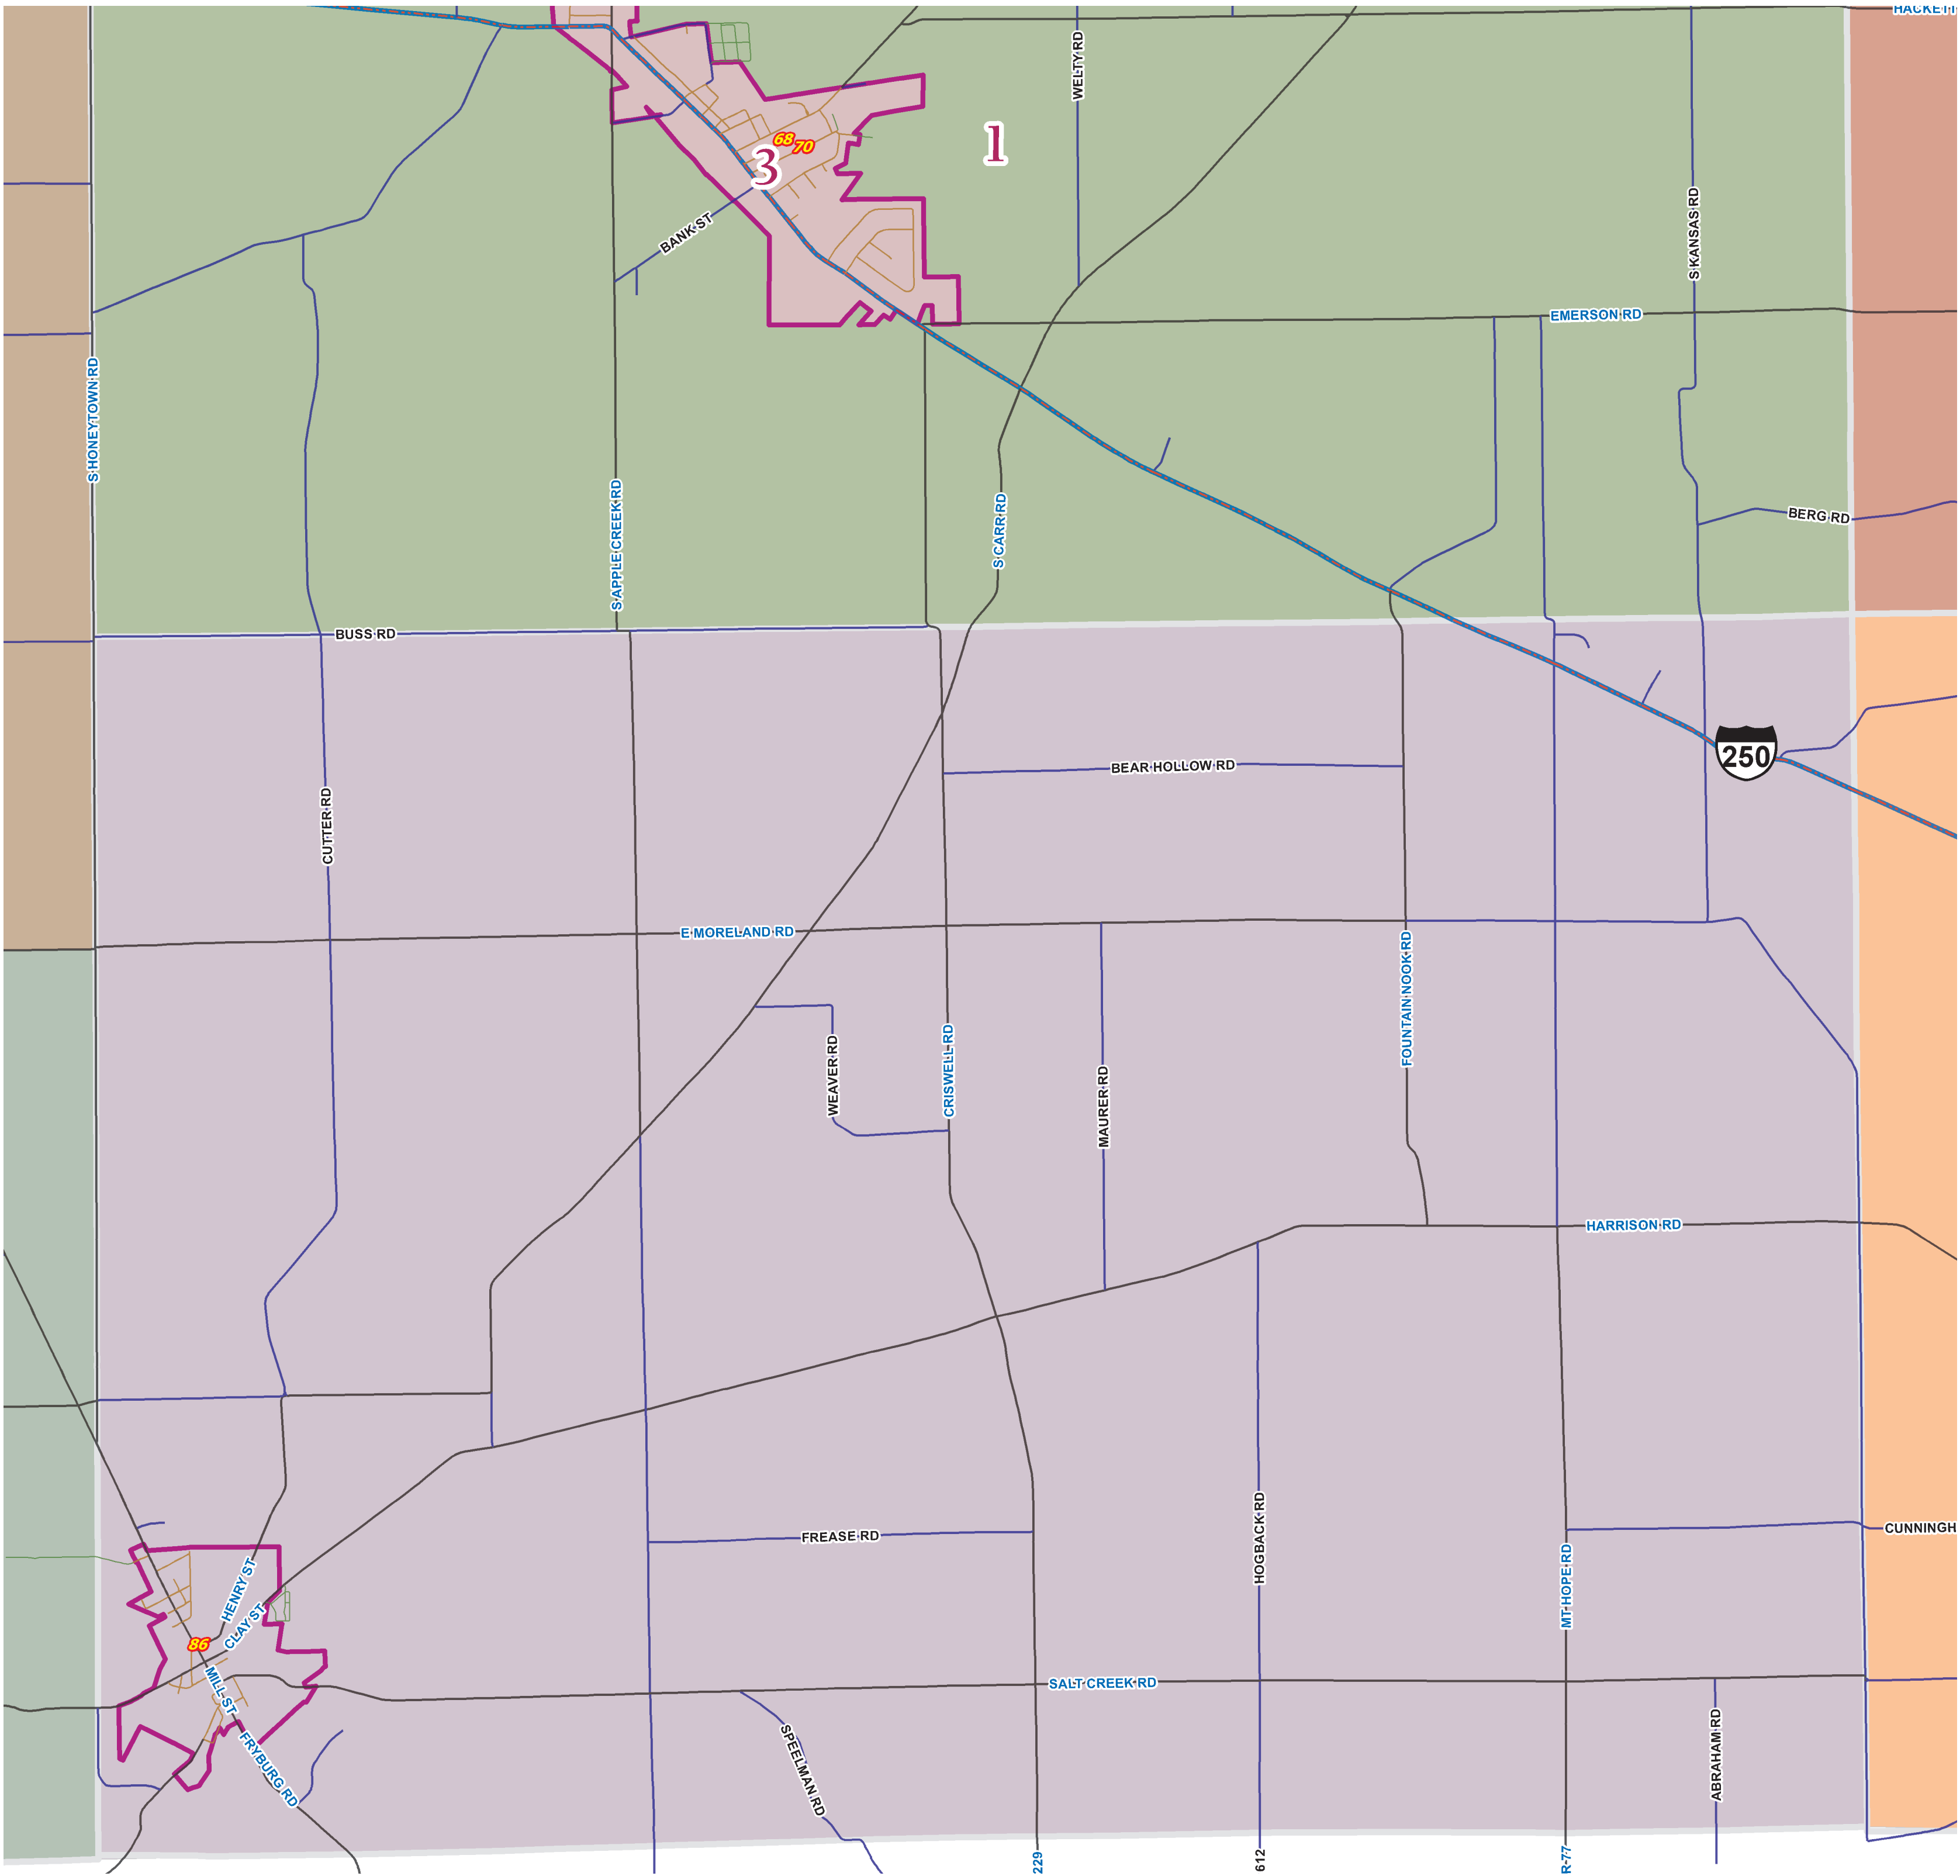

Salt Creek Twp

Precinct No. & Name	Voting Location and Address	School Districts
SALT CREEK TOWNSHIP		
086 #1	Fredericksburg Presbyterian Church, 201 N Mill St, Fredericksburg	SE/Wo/Vlg, SE/W/Vlg

Voter Precincts, Wards and Voting Places updated February 2015 using Wayne County Board of Elections Voter Precinct and Wards Maps, Voting Places data, plus current Wayne County Political Boundaries.

**Wayne County Auditor
GIS Department**