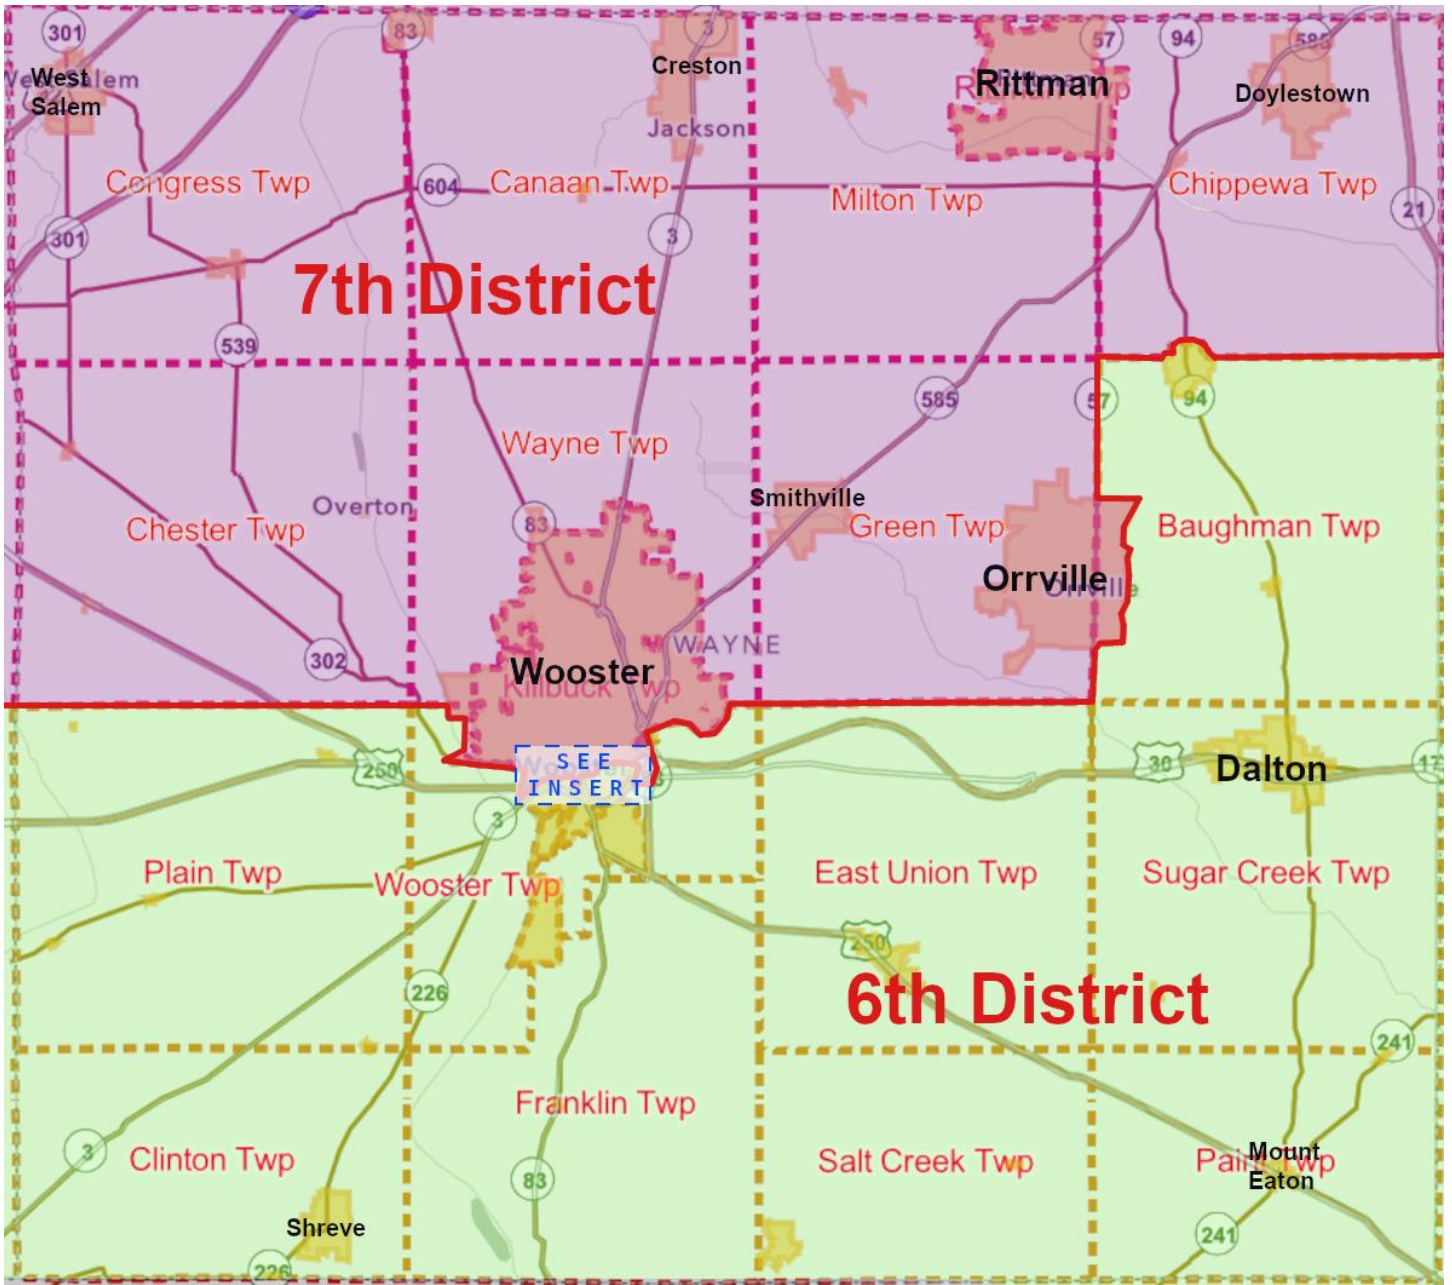

New Congressional Maps

Wooster Detail

These maps take effect in 2027, so they will be in use for congressional elections in 2026.

For more information, please visit:
www.WayneCountyOH.gov/redistricting
or call the Wayne County Board of Elections at 330-287-5480.

Scan for More Information